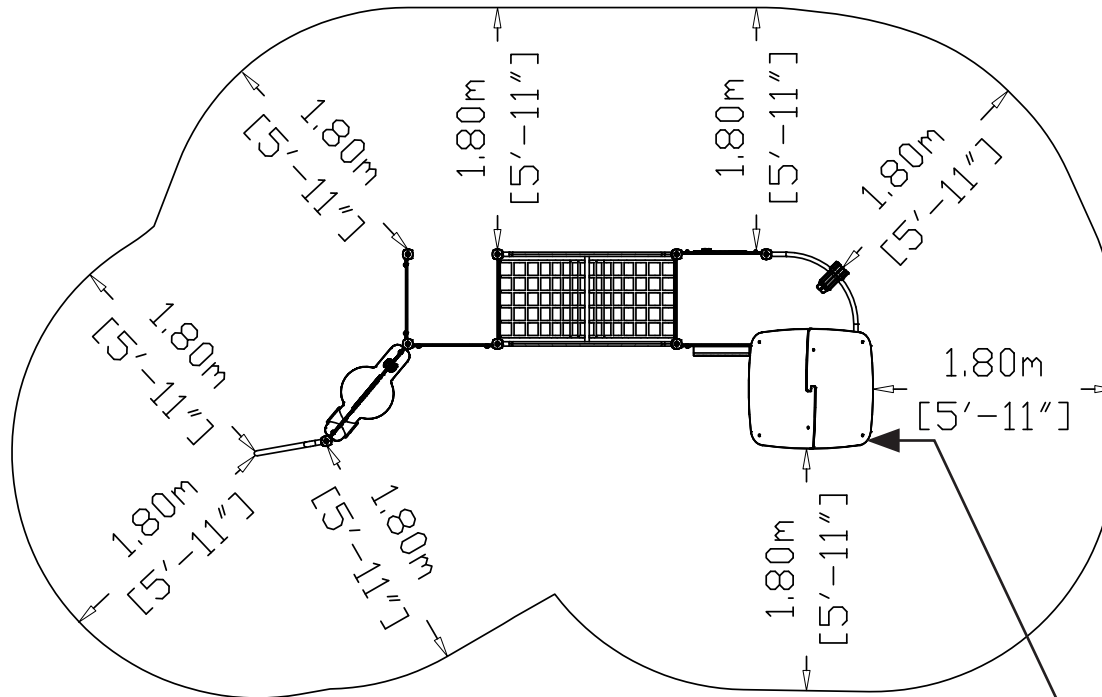

S9

CSA Z 614
0.98m
[3'-3"]

CSA Z614

INSTALL 101

HAGS®

FOR KIDS AGES

18-5

MONTHS YEARS

ADULT SUPERVISION RECOMMENDED
www.hags.com